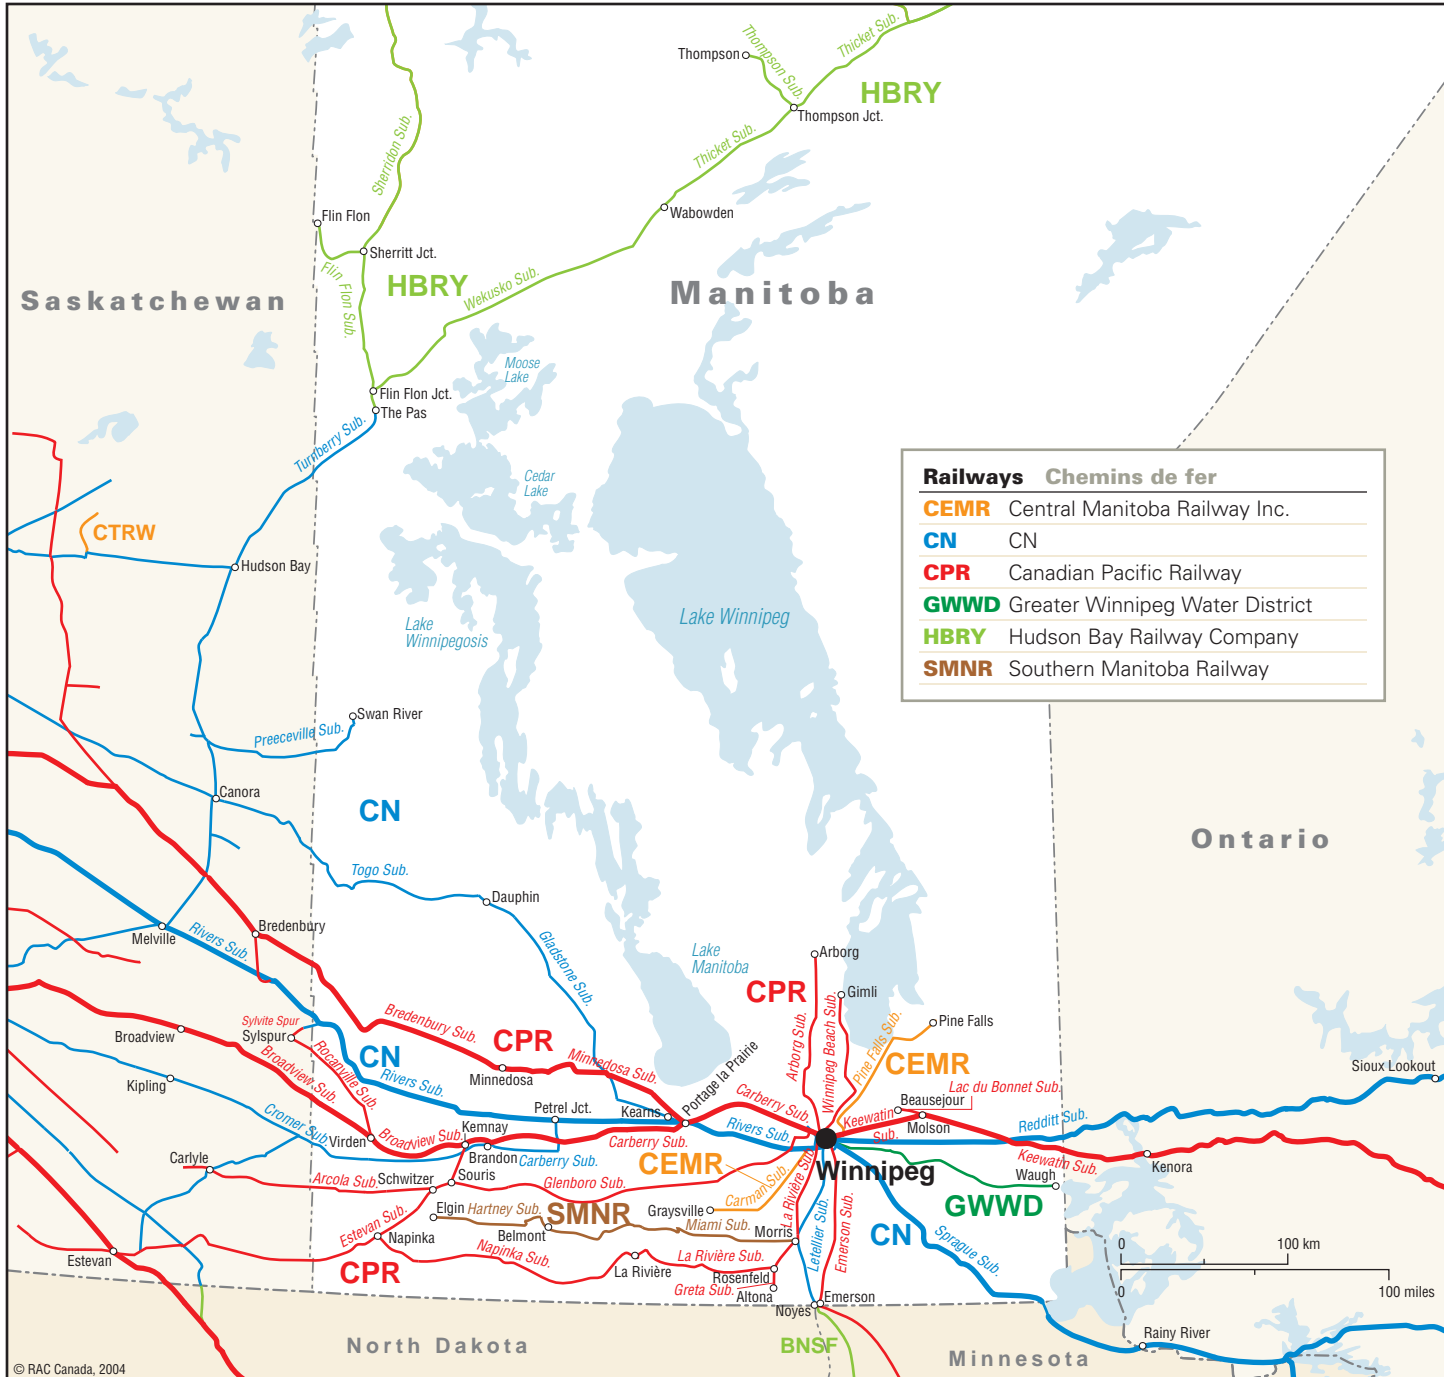

Manitoba Railways Chemins de fer du Manitoba

Railways	Chemins de fer
CEMR	Central Manitoba Railway Inc.
CN	CN
CPR	Canadian Pacific Railway
GWWD	Greater Winnipeg Water District
HBRY	Hudson Bay Railway Company
SMNR	Southern Manitoba Railway