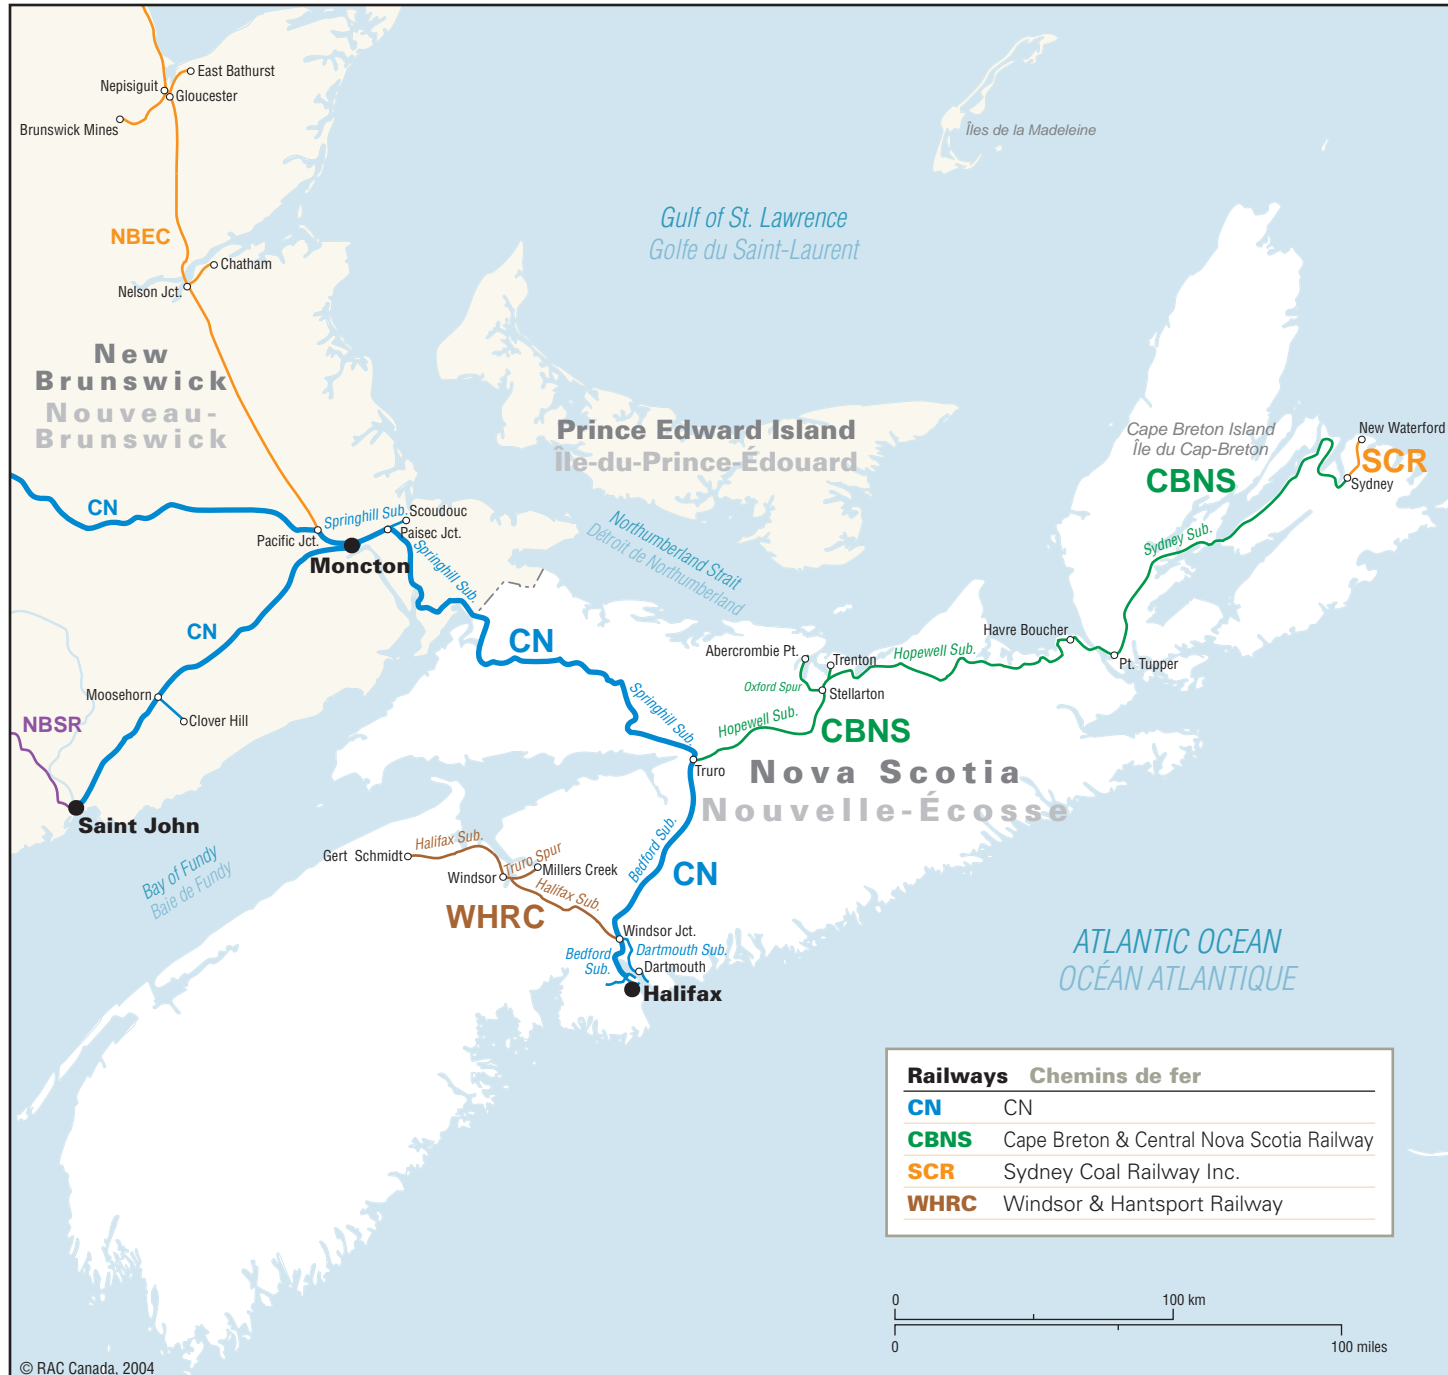

# Nova Scotia Railways Chemins de fer de la Nouvelle-Écosse

Railways	Chemins de fer
<b>CN</b>	CN
<b>CBNS</b>	Cape Breton & Central Nova Scotia Railway
<b>SCR</b>	Sydney Coal Railway Inc.
<b>WHRC</b>	Windsor & Hantsport Railway