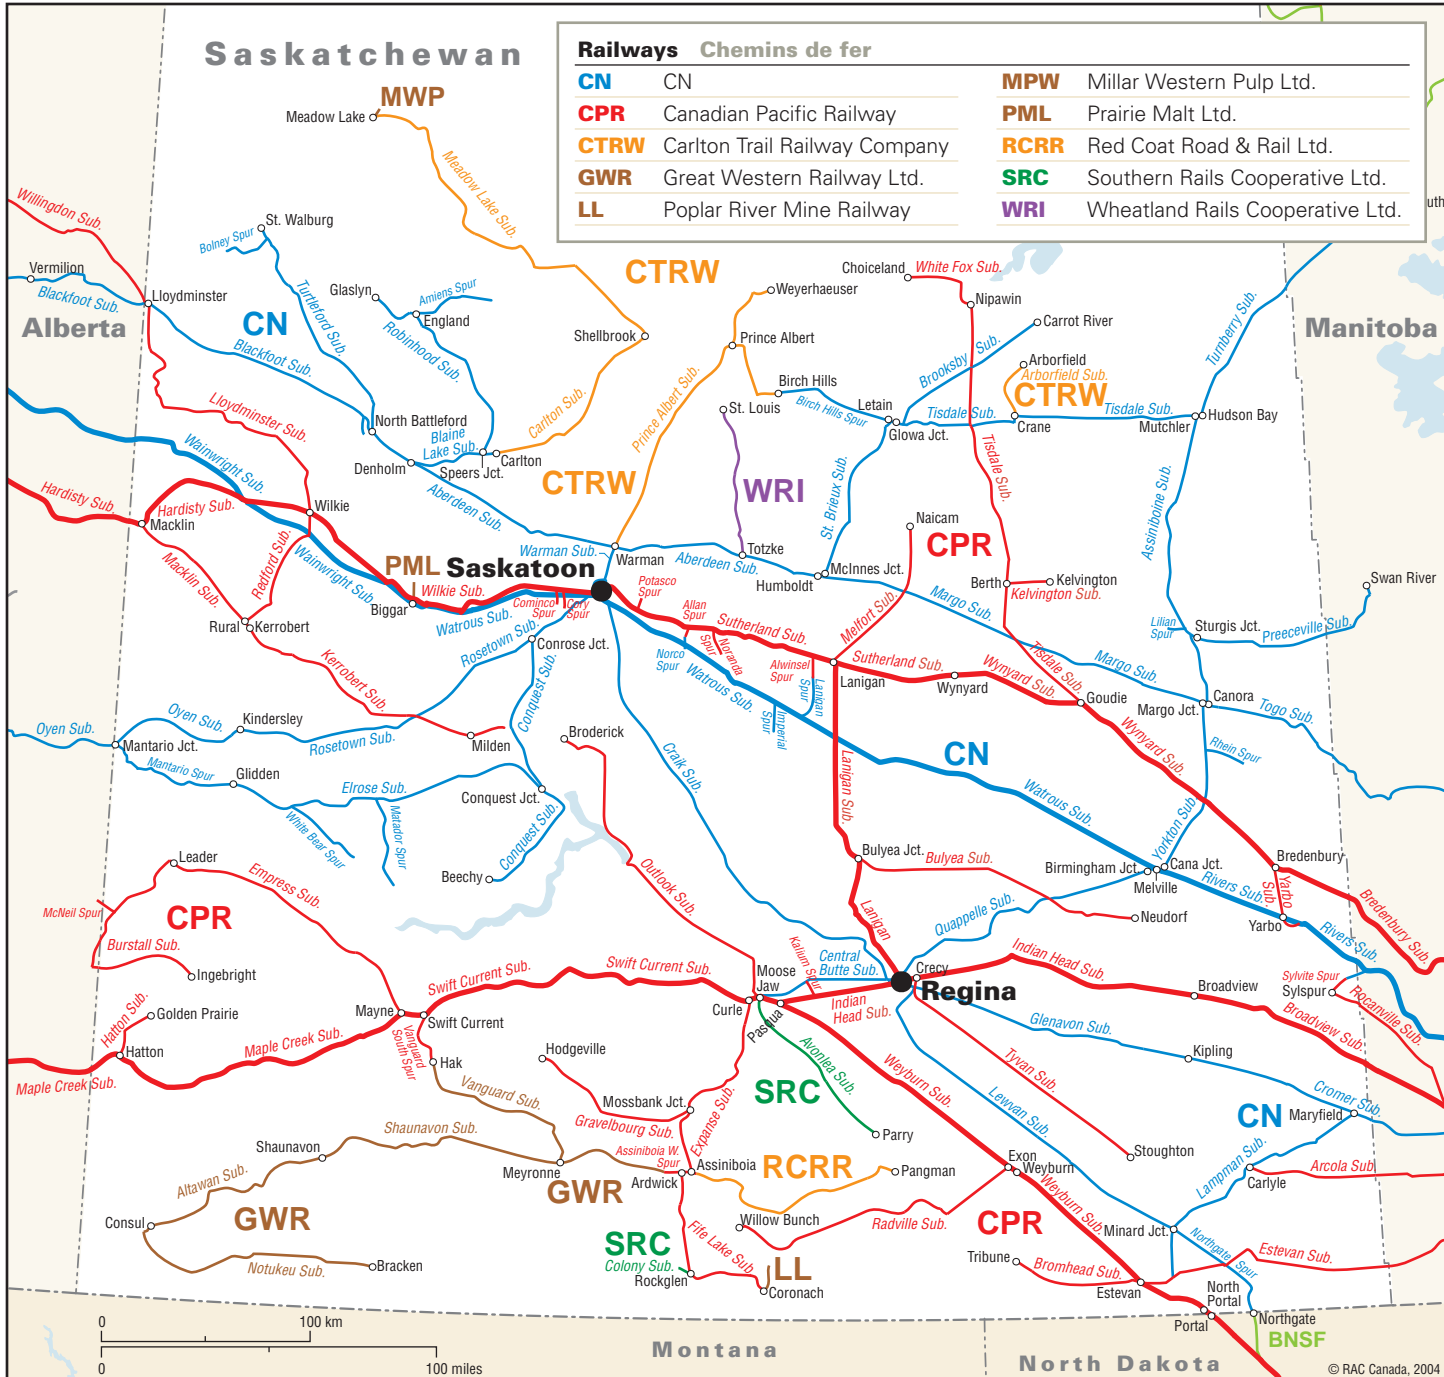

Saskatchewan Railways

Chemins de fer de la Saskatchewan

Saskatchewan

Railways Chemins de fer

CN	CN	MPW	Millar Western Pulp Ltd.
CPR	Canadian Pacific Railway	PML	Prairie Malt Ltd.
CTRW	Carlton Trail Railway Company	RCRR	Red Coat Road & Rail Ltd.
GWR	Great Western Railway Ltd.	SRC	Southern Rails Cooperative Ltd.
LL	Poplar River Mine Railway	WRI	Wheatland Rails Cooperative Ltd.

Montana

North Dakota